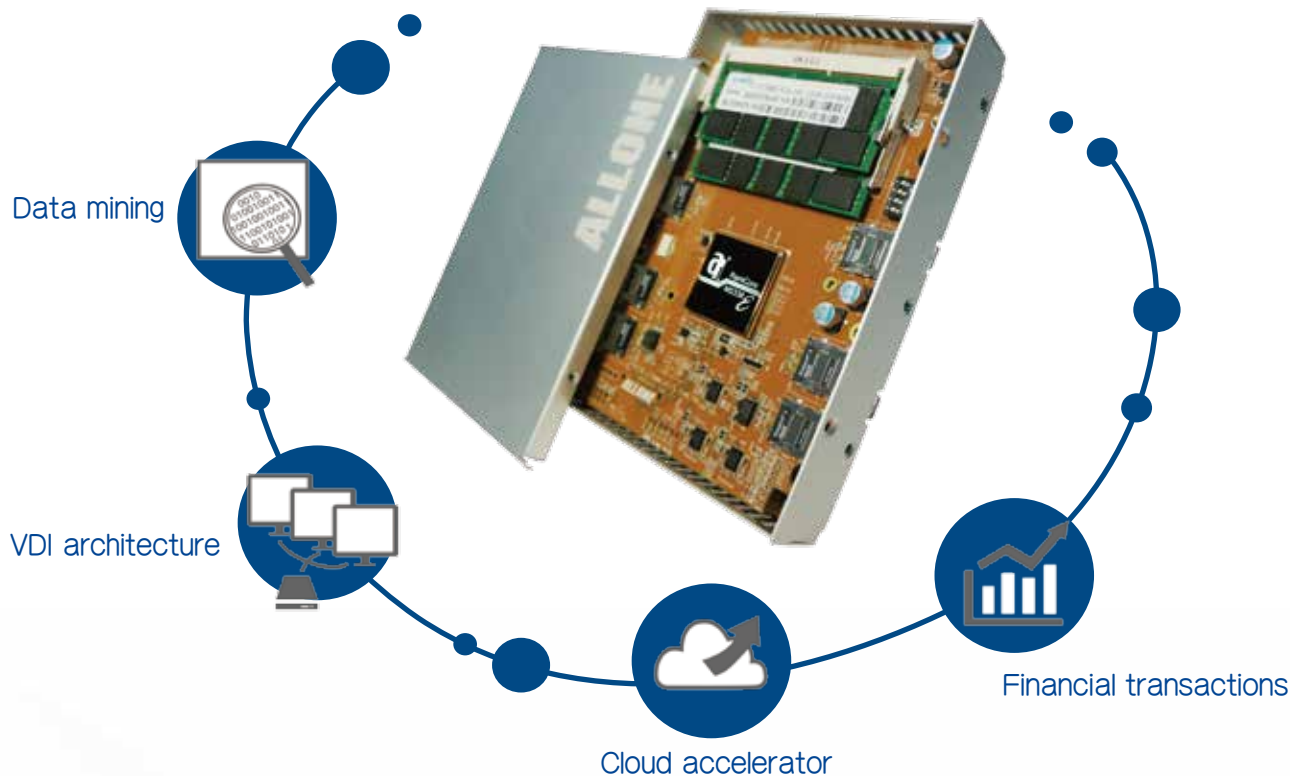

ALLONE

LOG DEVICE

Bus Interface : SATA 3.0
Performance : 530MB/s

Capacity : Up to 64GB
IOPS : 220,000+

Accelerating I/O Delivery with Log Device