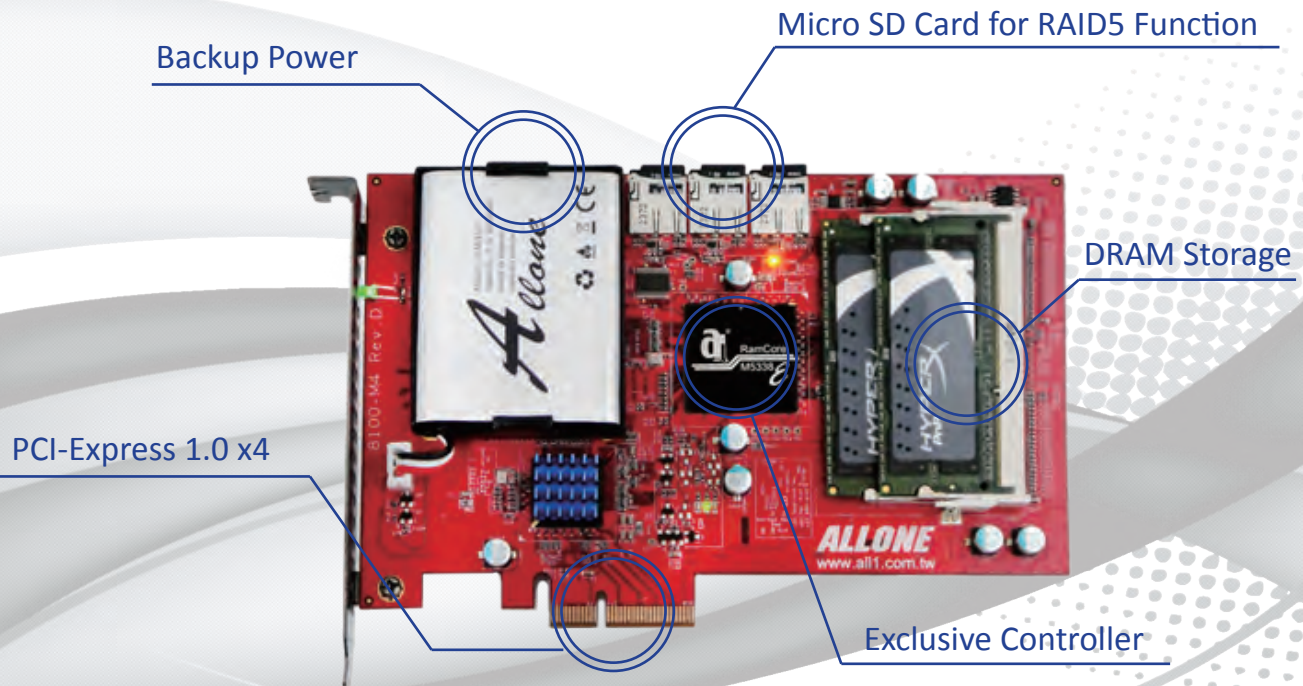

## Cloud Disk Drive IOI RAMDisk

#### PRODUCT OVERVIEW

Cloud Disk Drive 101 is a DRAM based RAMDISK with exclusive controller technology, the best on sequential/random read/write capability. It is designed for critical operations where high speed data access, data analysis, super high IOPS, backup and data reliability are required, simply plug and play with minimum effort to maximize the performance, stability and efficiency of an existing storage solution.

#### MAIN FEATURES

- High Performance : 500,000 IOPS at 512byte (Random Read)
- Backup & Restore : 48GB Micro SD cards which offer RAID 5 instant recovery protection
- Low Latency : 16.5us
- Low Power Consumption : Active 7.2W / Idle 5.8W
- Low Noise : Fanless solution
- Low Thermal Emitting : Surface temperature of controller 40°C to 45°C at full loading